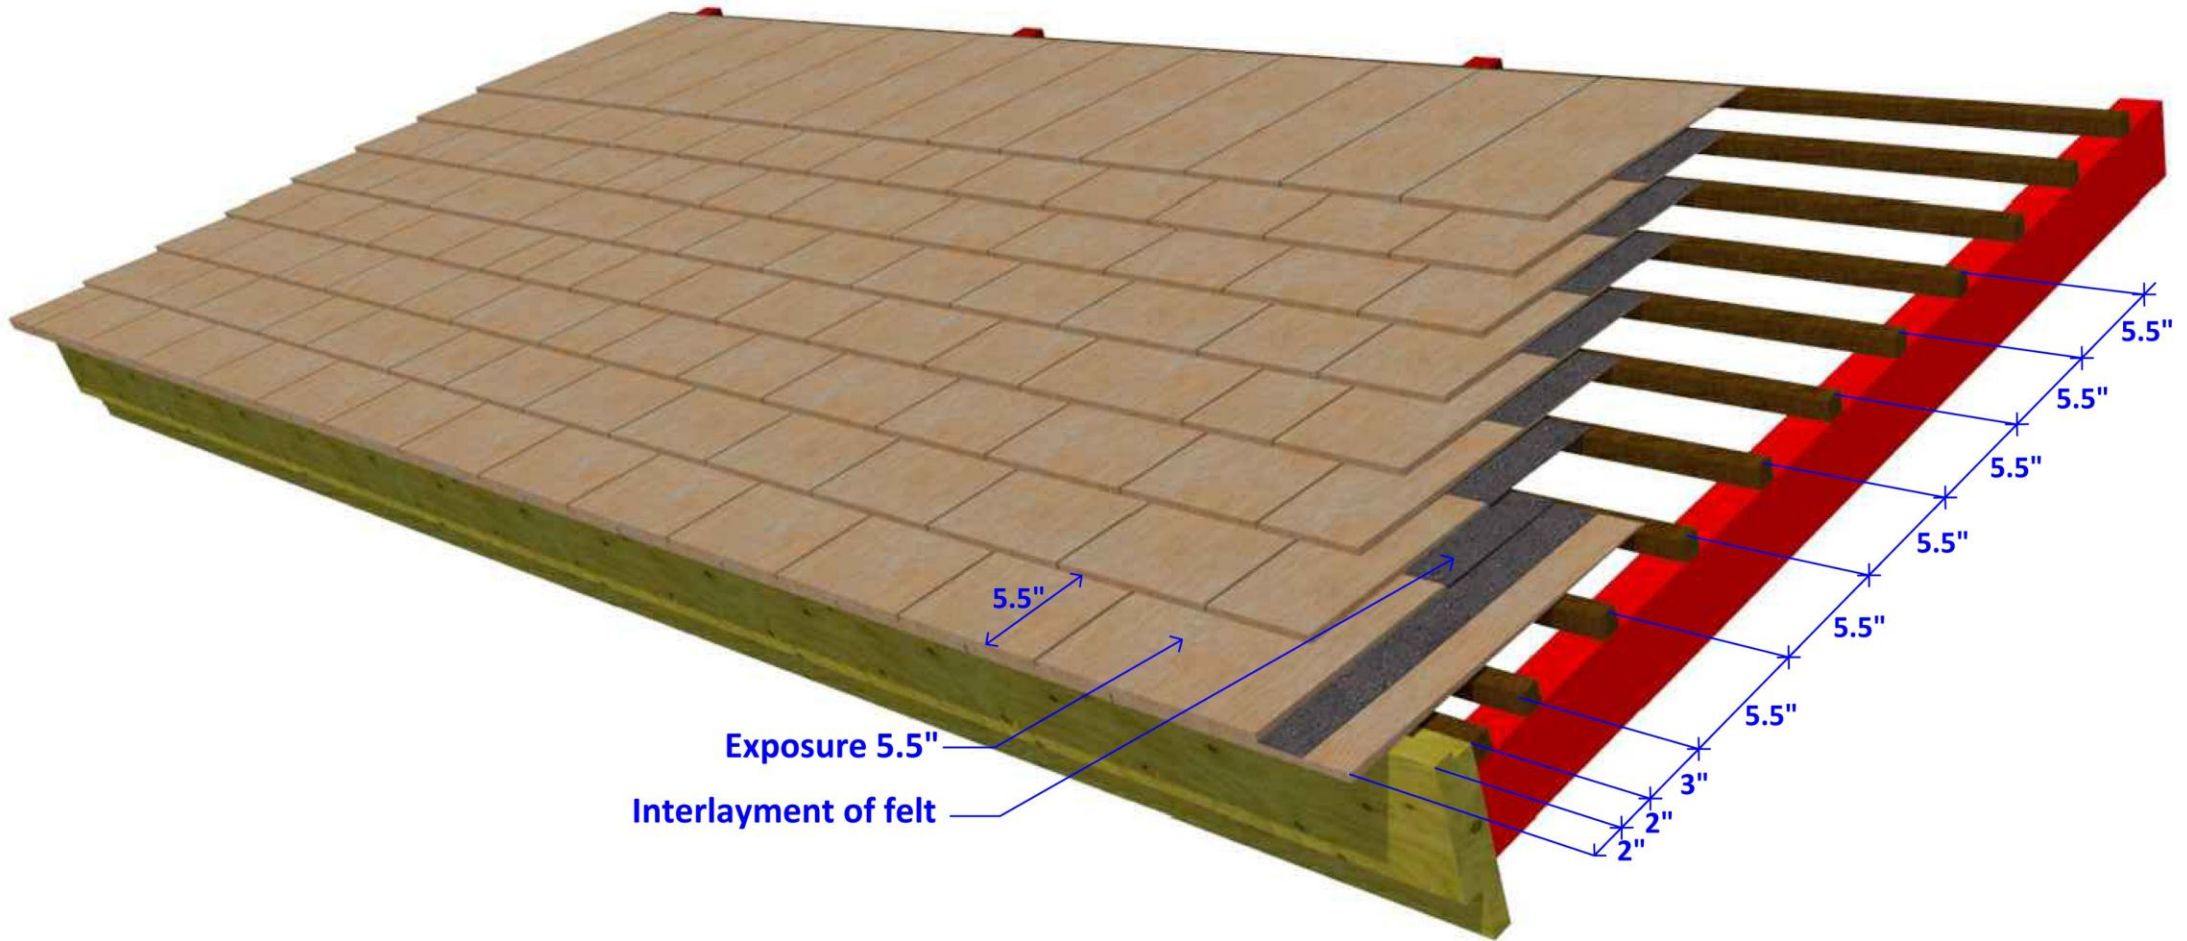

18" Cedar Shakes @ 7.5" exposure. Interlayment of felt

24" Cedar Shakes @ 7.5" exposure. Interlayment of felt, soffit exposed

18" Cedar Shingles @ 5.5" exposure. Underlayment of felt

18" Cedar Shingles @ 5.5" exposure. Interlayment of felt, soffit exposed